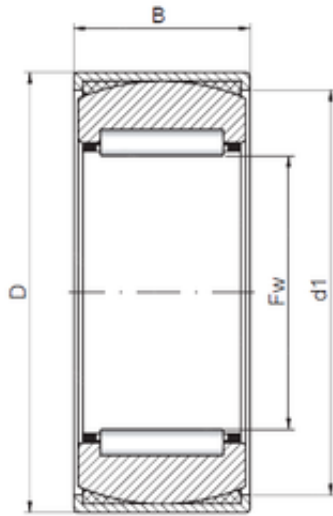

BEARING DRIVESHAFT, INC.

ISO RPNA25/42 needle roller bearings

Bearing No. RPNA25/42

Size	25x42x20 mm
Bore Diameter	25 mm
Outer Diameter	42 mm
Width	20 mm
Fw	25 mm
D	42 mm
B	20 mm
d1	36,5 mm

RPNA25/42 Bearing 2D drawings and 3D CAD models