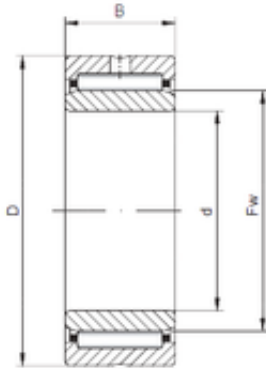

# BEARING DRIVESHAFT, INC.

12 mm x 24 mm x 14 mm ISO NA4901-2RS  
needle roller bearings

Bearing No. NA4901-2RS

Size	12x24x14 mm
Bore Diameter	12 mm
Outer Diameter	24 mm
Width	14 mm
d	12 mm
Fw	16 mm
D	24 mm
B	14 mm
C	14 mm

NA4901-2RS Bearing 2D drawings and 3D CAD models