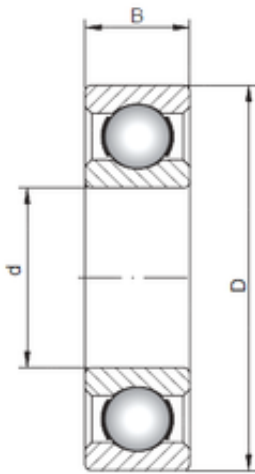

BEARING DRIVESHAFT, INC.

25 mm x 52 mm x 15 mm ISO 6205 deep groove ball bearings

Bearing No. 6205

Size	25x52x15 mm
Bore Diameter	25 mm
Outer Diameter	52 mm
Width	15 mm
d	25 mm
D	52 mm
B	15 mm
C	15 mm

6205 Bearing 2D drawings and 3D CAD models