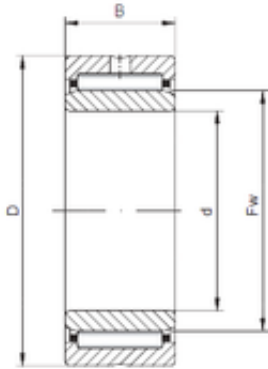

BEARING DRIVESHAFT, INC.

20 mm x 37 mm x 23 mm ISO NA5904 needle roller bearings

Bearing No. NA5904

| | |
|----------------|-------------|
| Size | 20x37x23 mm |
| Bore Diameter | 20 mm |
| Outer Diameter | 37 mm |
| Width | 23 mm |
| d | 20 mm |
| Fw | 25 mm |
| D | 37 mm |
| B | 23 mm |
| C | 23 mm |

NA5904 Bearing 2D drawings and 3D CAD models