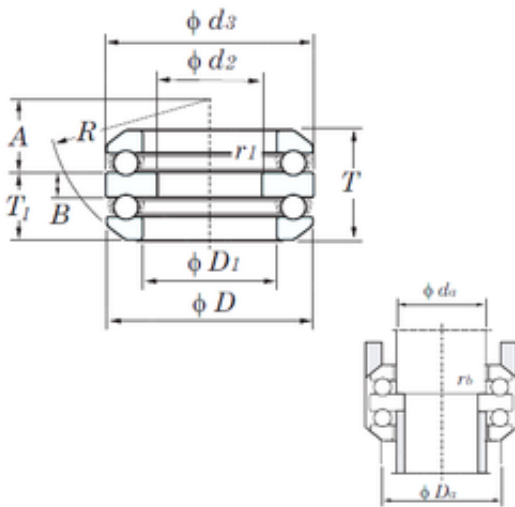

BEARING DRIVESHAFT, INC.

KOYO 54307 thrust ball bearings

Bearing No. 54307

54307 Bearing 2D drawings and 3D CAD models

Size	30x68x47.2 mm
Bore Diameter	30 mm
Outer Diameter	68 mm
Width	47.2 mm
d2	30 mm
D	68 mm
T1	47.2 mm
T2	28.6 mm
d3	68 mm
r min.	1 mm
r1 min.	0.3 mm
A	21 mm
B	10 mm
C	7.5 mm
D1	37 mm
R	56 mm
da min.	35 mm
Da max.	52 mm
ra max.	1 mm
rb max.	0.3 mm
Weight	0.710 Kg
Basic dynamic load rating (C)	55.5 kN
Basic static load rating (C0)	105 kN
(Grease) Lubrication Speed	2400 r/min