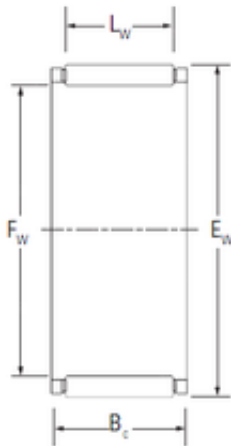

### KOYO K15X19X17SE needle roller bearings

Bearing No. K15X19X17SE

Bore Diameter	15 mm
Outer Diameter	19 mm
Fw	15 mm
Ew	19 mm
Bc	17 mm
Lw	11.8 mm
Weight	0.009 Kg
Basic dynamic load rating (C)	9.05 kN

K15X19X17SE Bearing 2D drawings and 3D CAD models