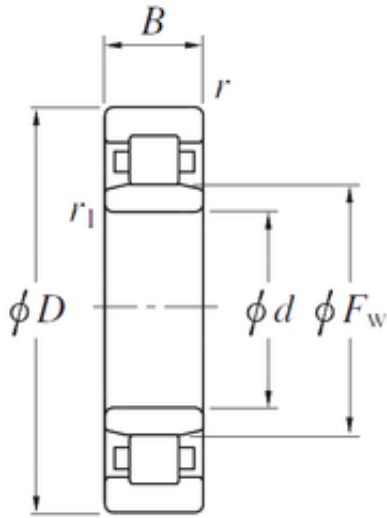

BEARING DRIVESHAFT, INC.

630 mm x 780 mm x 88 mm KOYO NU28/630 cylindrical roller bearings

Bearing No. NU28/630

Bore Diameter	630 mm
Outer Diameter	780 mm
d	630 mm
Fw	671 mm
D	780 mm
Ew	745 mm
B	88 mm
C	88 mm
r min.	4 mm
r1 min.	4 mm
Weight	91,8 Kg
Basic dynamic load rating (C)	1510 kN

NU28/630 Bearing 2D drawings and 3D CAD models