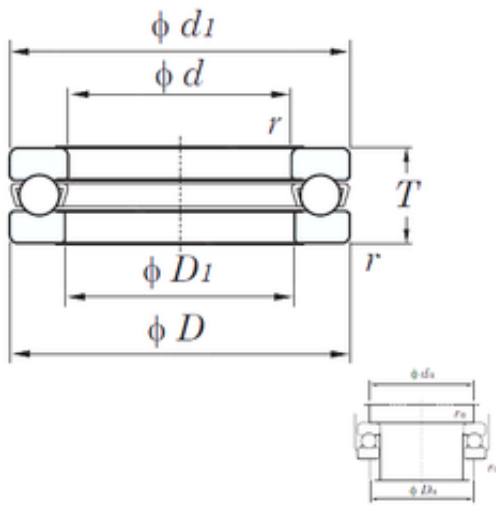

## KOYO 51410 thrust ball bearings

Bearing No. 51410

Size	50x110x43 mm
Bore Diameter	50 mm
Outer Diameter	110 mm
Width	43 mm
d	50 mm
D	110 mm
T	43 mm
r min.	1,5 mm
Basic dynamic load rating (C)	148 kN
Basic static load rating (C0)	283 kN
(Grease) Lubrication Speed	1400 r/min
Bearing No.	51410
r(min)	1.5
Ca	185
Coa	283
Cu	12.8
Grease lub.	1400
Oil lub.	2100
d1(max)	110
D1(min)	52
D2(min)	-
D3(min)	-
A	-
R	-
C	-
da(min)	86

51410 Bearing 2D drawings and 3D CAD models