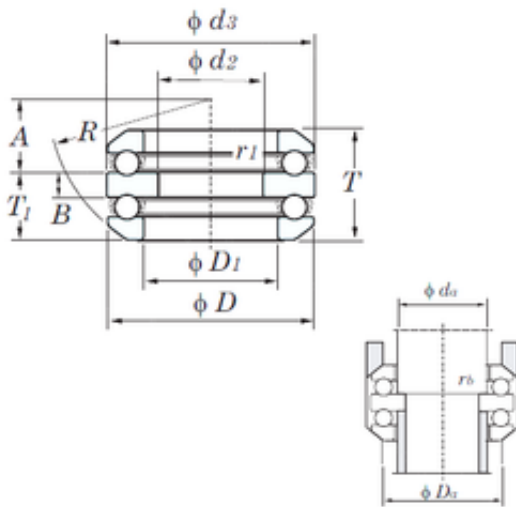

## KOYO 54305 thrust ball bearings

Bearing No. 54305

54305 Bearing 2D drawings and 3D CAD models

Size	20x52x37.6 mm
Bore Diameter	20 mm
Outer Diameter	52 mm
Width	37.6 mm
d2	20 mm
D	52 mm
T1	37.6 mm
T2	22.8 mm
d3	52 mm
r min.	1 mm
r1 min.	0.3 mm
A	18 mm
B	8 mm
C	6 mm
D1	27 mm
R	45 mm
da min.	25 mm
Da max.	38 mm
ra max.	1 mm
rb max.	0.3 mm
Weight	0.330 Kg
Basic dynamic load rating (C)	35.7 kN
Basic static load rating (C0)	61.4 kN
(Grease) Lubrication Speed	3100 r/min