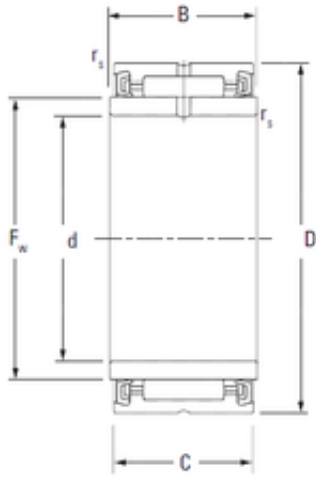

BEARING DRIVESHAFT, INC.

10 mm x 22 mm x 14 mm KOYO NA4900,2RS
needle roller bearings

Bearing No. NA4900,2RS

| | |
|-------------------------------|-------------|
| Size | 10x22x14 mm |
| Bore Diameter | 10 mm |
| Outer Diameter | 22 mm |
| Width | 14 mm |
| d | 10 mm |
| Fw | 14 mm |
| D | 22 mm |
| B | 14 mm |
| C | 13 mm |
| r5 min. | 0,3 mm |
| Weight | 0,027 Kg |
| Basic dynamic load rating (C) | 7,76 kN |
| Basic static load rating (C0) | 8,06 kN |

NA4900,2RS Bearing 2D drawings and 3D CAD models