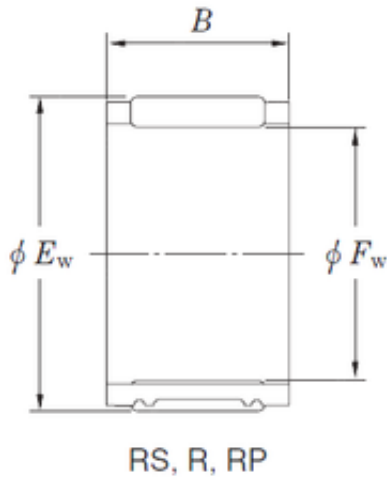

## KOYO RPU253232F-1 needle roller bearings

Bearing No. RPU253232F-1

Size	25x32x32 mm
Bore Diameter	25 mm
Outer Diameter	32 mm
Width	32 mm
Fw	25 mm
Ew	32 mm
B	32 mm
Weight	0,051 Kg
Basic dynamic load rating (C)	37,8 kN
Basic static load rating (C0)	58,4 kN