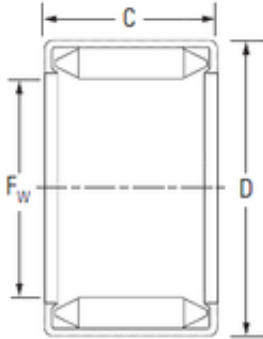

## KOYO B105 needle roller bearings

Bearing No. B105

Size	15.875x20.638x7.94 mm
Bore Diameter	15,875 mm
Outer Diameter	20,638 mm
Width	7,94 mm
Fw	15,875 mm
D	20,638 mm
C	7,94 mm
Weight	0,0059 Kg
Basic dynamic load rating (C)	5,4 kN
Basic static load rating (C0)	9,3 kN

B105 Bearing 2D drawings and 3D CAD models