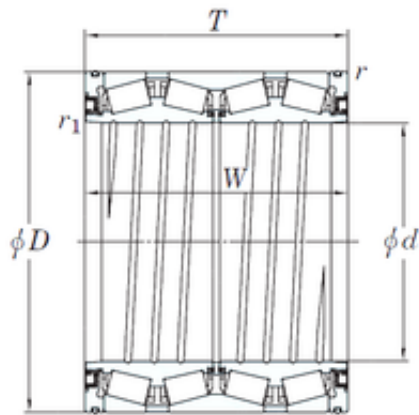

BEARING DRIVESHAFT, INC.

KOYO 47TS815536A tapered roller bearings

Bearing No. 47TS815536A

Size	406.4x546.1x357.4 mm
Bore Diameter	406,4 mm
Outer Diameter	546,1 mm
Width	357,4 mm
d	406,4 mm
D	546,1 mm
T	357,4 mm
r min.	3,2 mm
r1 min.	1,6 mm
W	357,4 mm
Weight	220 Kg
Basic dynamic load rating (C)	3960 kN
Basic static load rating (C0)	9540 kN
Calculation factor (e)	0,47
Calculation factor (Y2)	1,43

47TS815536A Bearing 2D drawings and 3D CAD models