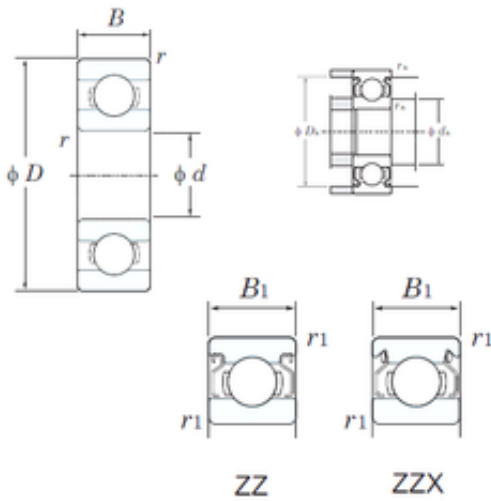

# BEARING DRIVESHAFT, INC.

2 mm x 6 mm x 3 mm KOYO W692ZZ deep groove ball bearings

Bearing No. W692ZZ

|                               |             |
|-------------------------------|-------------|
| Size                          | 2x6x3 mm    |
| Bore Diameter                 | 2 mm        |
| Outer Diameter                | 6 mm        |
| Width                         | 3 mm        |
| d                             | 2 mm        |
| D                             | 6 mm        |
| B                             | 3 mm        |
| C                             | 3 mm        |
| r min.                        | 0,15 mm     |
| r1 min.                       | 0,1 mm      |
| da min.                       | 3,2 mm      |
| Da max.                       | 4,8 mm      |
| ra max.                       | 0,1 mm      |
| Weight                        | 0,0002 Kg   |
| Basic dynamic load rating (C) | 0,33 kN     |
| Basic static load rating (C0) | 0,1 kN      |
| (Grease) Lubrication Speed    | 86000 r/min |

W692ZZ Bearing 2D drawings and 3D CAD models