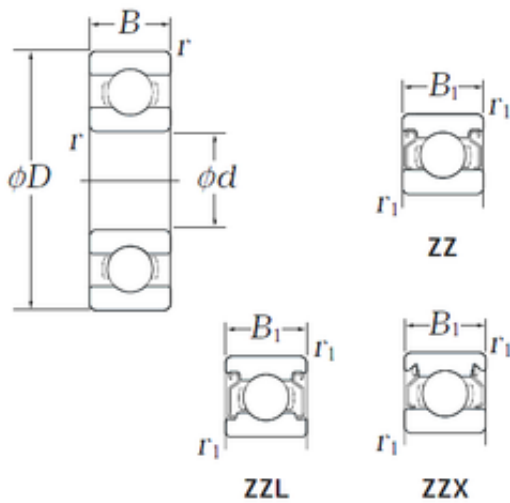

BEARING DRIVESHAFT, INC.

3,175 mm x 7,938 mm x 3,571 mm KOYO
WOB75 ZZ deep groove ball bearings

Bearing No. WOB75 ZZ

Size	3.175x7.938x3.571 mm
Bore Diameter	3,175 mm
Outer Diameter	7,938 mm
Width	3,571 mm
d	3,175 mm
D	7,938 mm
B	3,571 mm
C	3,571 mm
r min.	0,08 mm
r1 min.	0,08 mm
Weight	0,0006 Kg
Basic dynamic load rating (C)	0,43 kN
Basic static load rating (C0)	0,15 kN

WOB75 ZZ Bearing 2D drawings and 3D CAD models