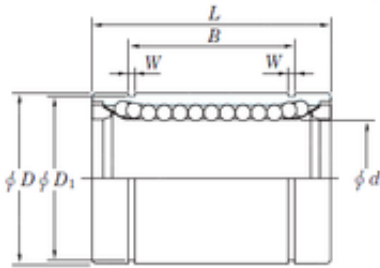

BEARING DRIVESHAFT, INC.

35 mm x 52 mm x 49.5 mm KOYO SESDM35
linear bearings

Bearing No. SESDM35

Size	35x52x49.5 mm
Bore Diameter	35 mm
Outer Diameter	52 mm
Width	49.5 mm
d	35 mm
D	52 mm
B	49.5 mm
D1	49 mm
L	70 mm
W	2.1 mm
Basic dynamic load rating (C)	1 670 kN

SESDM35 Bearing 2D drawings and 3D CAD models