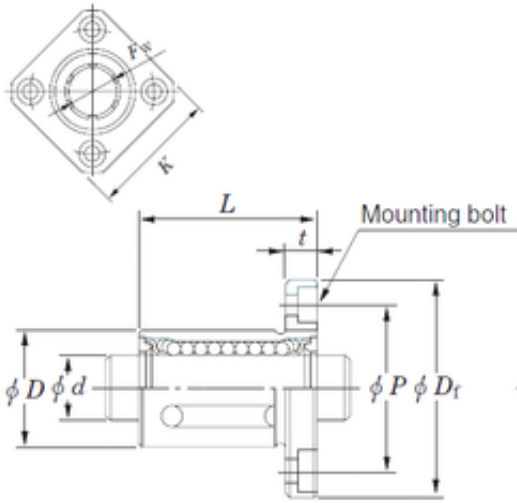

BEARING DRIVESHAFT, INC.

KOYO SDMK8 linear bearings

Bearing No. SDMK8

SDMK8 Bearing 2D drawings and 3D CAD models

Bore Diameter	8 mm
Outer Diameter	15 mm
Fw	8 mm
D	15 mm
P	24 mm
t	5 mm
D1	32 mm
K	25 mm
L	24 mm
Bolt (G)	M3
Weight	35 Kg
Basic dynamic load rating (C)	122 kN