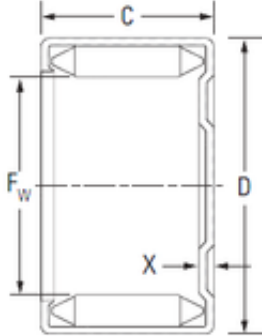

## KOYO M-36121 needle roller bearings

Bearing No. M-36121

Size	57.150x66.675x19.05 mm
Bore Diameter	57.150 mm
Outer Diameter	66.675 mm
Width	19.05 mm
Fw	57.150 mm
D	66.675 mm
C	19.05 mm
x	3.30 mm
Weight	0.117 Kg
Basic dynamic load rating (C)	45.8 kN

M-36121 Bearing 2D drawings and 3D CAD models