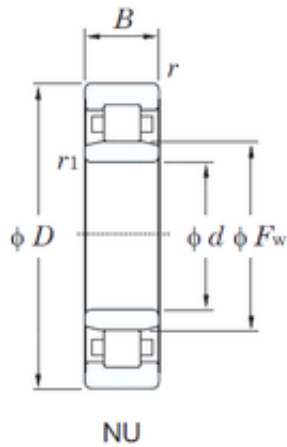

BEARING DRIVESHAFT, INC.

100 mm x 180 mm x 34 mm KOYO NU220 cylindrical roller bearings

Bearing No. NU220

Size	100x180x34 mm
Bore Diameter	100 mm
Outer Diameter	180 mm
Width	34 mm
d	100 mm
Fw	120 mm
D	180 mm
B	34 mm
C	34 mm
r min.	2.1 mm
r1 min.	2.1 mm
Weight	3.38 Kg
Basic dynamic load rating (C)	183 kN
Basic static load rating (C0)	217 kN
(Grease) Lubrication Speed	3500 r/min
Category	Bearings
Inventory	0.0
Manufacturer Name	KOYO
Minimum Buy Quantity	N/A
Weight / Kilogram	0
Product Group	B04144

NU220 Bearing 2D drawings and 3D CAD models