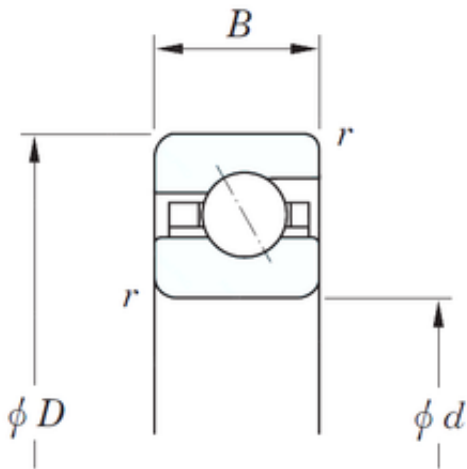

## BEARING DRIVESHAFT, INC.

114,3 mm x 152,4 mm x 19,05 mm KOYO  
KFA045 angular contact ball bearings

Bearing No. KFA045

KFA045 Bearing 2D drawings and 3D CAD models

Size	114.3x152.4x19.05 mm
Bore Diameter	114,3 mm
Outer Diameter	152,4 mm
Width	19,05 mm
d	114,3 mm
D	152,4 mm
B	19,05 mm
C	19,05 mm
r	2 mm
Weight	0,971 Kg
Basic dynamic load rating (C)	31,7 kN
Bearing No.	KFA045
r(min)	2
Cr	31.7
C0r	36.4
Mass(kg)	0.971