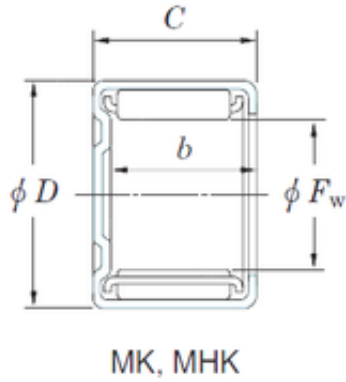

BEARING DRIVESHAFT, INC.

KOYO MHK1081 needle roller bearings

Bearing No. MHK1081

Size	15.875x22.225x12.700 mm
Bore Diameter	15.875 mm
Outer Diameter	22.225 mm
Width	12.700 mm
Fw	15.875 mm
D	22.225 mm
C	12.700 mm
b	10.1 mm
Weight	0,014 Kg
Basic dynamic load rating (C)	8.25 kN
Basic static load rating (C0)	10.6 kN

MHK1081 Bearing 2D drawings and 3D CAD models