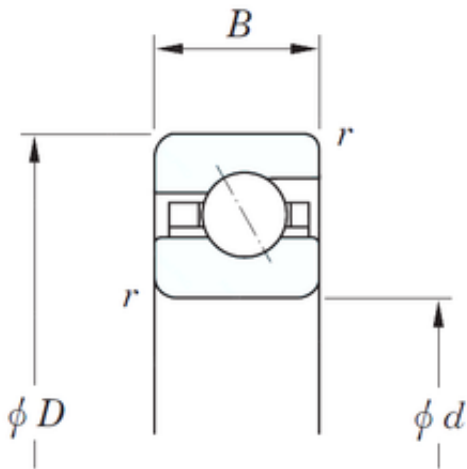

BEARING DRIVESHAFT, INC.

120,65 mm x 136,525 mm x 7,938 mm KOYO
KBA047 angular contact ball bearings

Bearing No. KBA047

KBA047 Bearing 2D drawings and 3D CAD models

Size	120.65x136.525x7.938 mm
Bore Diameter	120,65 mm
Outer Diameter	136,525 mm
Width	7,938 mm
d	120,65 mm
D	136,525 mm
B	7,938 mm
C	7,938 mm
r	1 mm
Weight	0,159 Kg
Basic dynamic load rating (C)	9,1 kN
Bearing No.	KBA047
r(min)	1
Cr	9.10
C0r	14.2
Mass(kg)	0.159