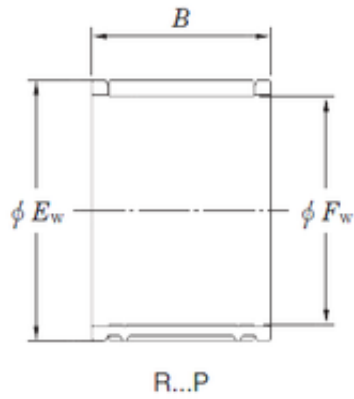

## KOYO R16/18,8AP-2 needle roller bearings

Bearing No. R16/18,8AP-2

Size	16x20x18.8 mm
Bore Diameter	16 mm
Outer Diameter	20 mm
Width	18,8 mm
F <sub>w</sub>	16 mm
E <sub>w</sub>	20 mm
B	18,8 mm
L <sub>w</sub>	14.8 mm
Weight	0,013 Kg
Basic dynamic load rating (C)	11 kN

R16/18,8AP-2 Bearing 2D drawings and 3D CAD models