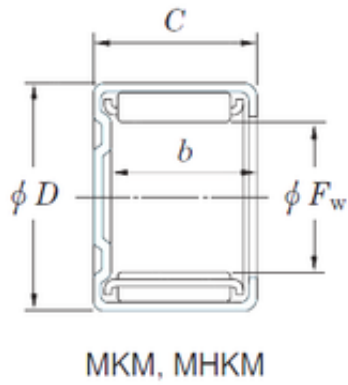

BEARING DRIVESHAFT, INC.

KOYO 8MKM1210 needle roller bearings

Bearing No. 8MKM1210

Size	8x12x10 mm
Bore Diameter	8 mm
Outer Diameter	12 mm
Width	10 mm
Fw	8 mm
D	12 mm
C	10 mm
b	8,4 mm
Weight	0,0041 Kg
Basic dynamic load rating (C)	3,25 kN
Basic static load rating (C0)	3,85 kN

8MKM1210 Bearing 2D drawings and 3D CAD models