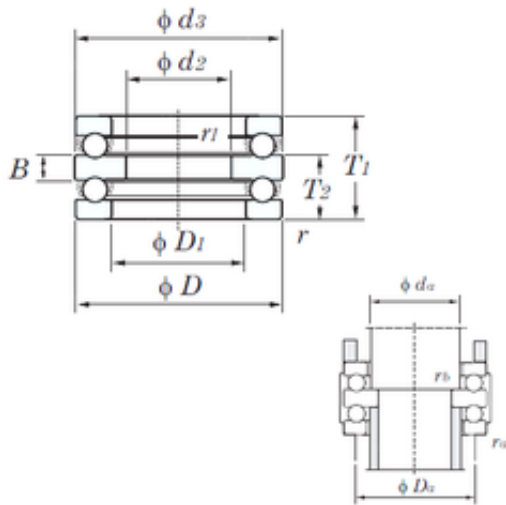

## KOYO 52211 thrust ball bearings

Bearing No. 52211

Size	45x90x45 mm
Bore Diameter	45 mm
Outer Diameter	90 mm
Width	45 mm
d2	45 mm
D	90 mm
T1	45 mm
T2	27.5 mm
d3	90 mm
r min.	1 mm
r1 min.	0.6 mm
A	32.5 mm
B	10 mm
C	9 mm
D1	57 mm
R	72 mm
da min.	55 mm
Da max.	72 mm
ra max.	1 mm
rb max.	0.6 mm
Weight	1.12 Kg
Basic dynamic load rating (C)	69.4 kN
Basic static load rating (C0)	159 kN
(Grease) Lubrication Speed	2100 r/min

52211 Bearing 2D drawings and 3D CAD models