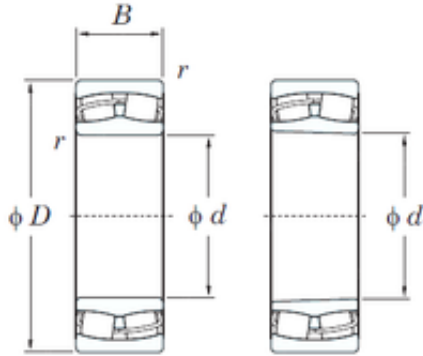

BEARING DRIVESHAFT, INC.

85 mm x 150 mm x 36 mm KOYO 22217RHR
spherical roller bearings

Bearing No. 22217RHR

Size	85x150x36 mm
Bore Diameter	85 mm
Outer Diameter	150 mm
Width	36 mm
d	85 mm
D	150 mm
B	36 mm
C	36 mm
r min.	2 mm
da min.	95 mm
Da max.	140 mm
ra max.	2 mm
Weight	2,75 Kg
Basic dynamic load rating (C)	258 kN
Basic static load rating (C0)	324 kN
(Grease) Lubrication Speed	2200 r/min
(Oil) Lubrication Speed	3000 r/min
Calculation factor (e)	0,22
Calculation factor (Y0)	2,94
Calculation factor (Y1)	3,01

22217RHR Bearing 2D drawings and 3D CAD models