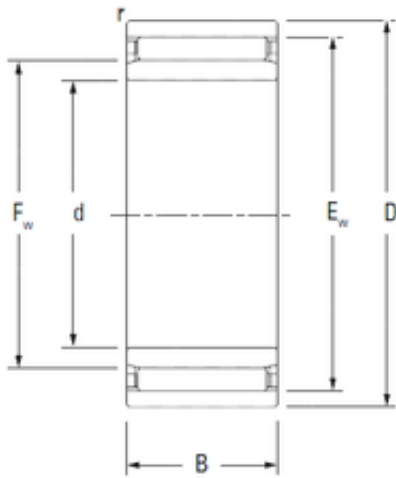

BEARING DRIVESHAFT, INC.

15 mm x 28 mm x 13 mm KOYO NAO15X28X13 needle roller bearings

Bearing No. NAO15X28X13

| | |
|-------------------------------|-------------|
| Size | 15x28x13 mm |
| Bore Diameter | 15 mm |
| Outer Diameter | 28 mm |
| Width | 13 mm |
| d | 15 mm |
| Fw | 20 mm |
| D | 28 mm |
| Ew | 24 mm |
| B | 13 mm |
| C | 13 mm |
| r5 min. | 0,3 mm |
| S | 1 mm |
| Weight | 0,039 Kg |
| Basic dynamic load rating (C) | 11,5 kN |
| Basic static load rating (C0) | 17,3 kN |
| (Grease) Lubrication Speed | 14000 r/min |

NAO15X28X13 Bearing 2D drawings and 3D CAD models