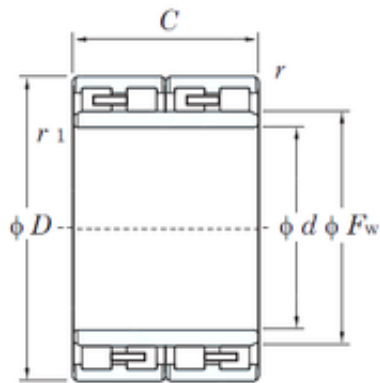

BEARING DRIVESHAFT, INC.

150 mm x 230 mm x 156 mm KOYO 313891-1 cylindrical roller bearings

Bearing No. 313891-1

313891-1 Bearing 2D drawings and 3D CAD models

Size	150x230x156 mm
Bore Diameter	150 mm
Outer Diameter	230 mm
Width	156 mm
d	150 mm
Fw	174 mm
D	230 mm
B	156 mm
C	156 mm
r min.	2 mm
r1 min.	2 mm
Weight	23.8 Kg
Basic dynamic load rating (C)	961 kN
Bearing No.	313891-1
r(min)	2
Cr	1030
C0r	1810
Cu	238
r1(min)	2
da(min)	160
Da(max)	220
Da(min)	210
ra(max)	2
rb(max)	2
(Refer.) Mass(kg)	23.8