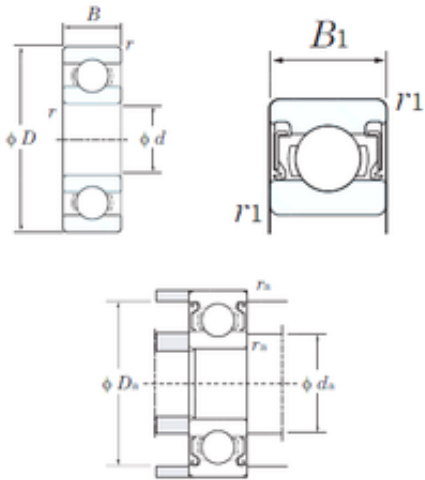

BEARING DRIVESHAFT, INC.

8 mm x 16 mm x 5 mm KOYO W688-2RS deep groove ball bearings

Bearing No. W688-2RS

| | |
|-------------------------------|-------------|
| Size | 8x16x5 mm |
| Bore Diameter | 8 mm |
| Outer Diameter | 16 mm |
| Width | 5 mm |
| d | 8 mm |
| D | 16 mm |
| B | 5 mm |
| C | 5 mm |
| r min. | 0,2 mm |
| r1 min. | 0,2 mm |
| da min. | 9,6 mm |
| Da max. | 14,4 mm |
| ra max. | 0,2 mm |
| Weight | 0,0032 Kg |
| Basic dynamic load rating (C) | 1,6 kN |
| Basic static load rating (C0) | 0,71 kN |
| (Grease) Lubrication Speed | 28000 r/min |

W688-2RS Bearing 2D drawings and 3D CAD models