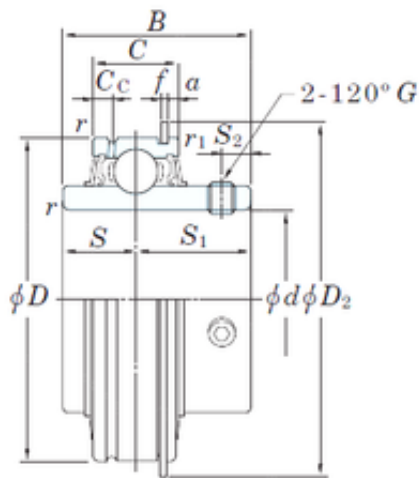

# BEARING DRIVESHAFT, INC.

22,225 mm x 52 mm x 34,1 mm KOYO  
ER205-14 deep groove ball bearings

Bearing No. ER205-14

Size	22.225x52x34.1 mm
Bore Diameter	22,225 mm
Outer Diameter	52 mm
Width	34,1 mm
d	22,225 mm
D	52 mm
B	34,1 mm
C	19 mm
S1	19,8 mm
a	2,38 mm
f	1,07 mm
r min.	1 mm
r1 min.	0,5 mm
C	5 mm
D2	57,7 mm
S	14,3 mm
S2	5,5 mm
Thread (G) - 1/4-28UNF	1/428UNF
Weight	0,3 Kg
Basic dynamic load rating (C)	14 kN
Basic static load rating (C0)	7,85 kN

ER205-14 Bearing 2D drawings and 3D CAD models