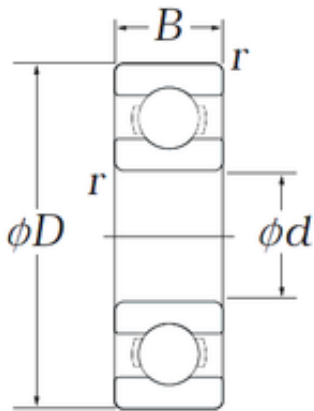

## BEARING DRIVESHAFT, INC.

6,35 mm x 12,7 mm x 3,175 mm KOYO OB88  
deep groove ball bearings

Bearing No. OB88

Size	6.35x12.7x3.175 mm
Bore Diameter	6,35 mm
Outer Diameter	12,7 mm
Width	3,175 mm
d	6,35 mm
D	12,7 mm
B	3,175 mm
C	3,175 mm
r min.	0,127 mm
Weight	0,0014 Kg
Basic dynamic load rating (C)	1,1 kN
Basic static load rating (C0)	0,44 kN
(Grease) Lubrication Speed	48000 r/min

OB88 Bearing 2D drawings and 3D CAD models