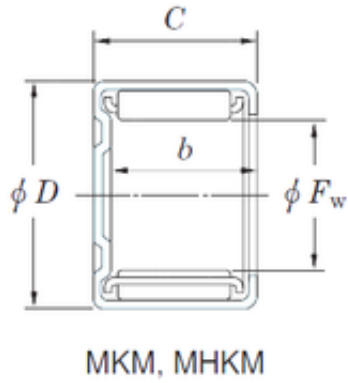

BEARING DRIVESHAFT, INC.

KOYO 9MKM1312 needle roller bearings

Bearing No. 9MKM1312

Size	9x13x12 mm
Bore Diameter	9 mm
Outer Diameter	13 mm
Width	12 mm
Fw	9 mm
D	13 mm
C	12 mm
b	10,4 mm
Weight	0,0052 Kg
Basic dynamic load rating (C)	4,2 kN
Basic static load rating (C0)	5,5 kN

9MKM1312 Bearing 2D drawings and 3D CAD models