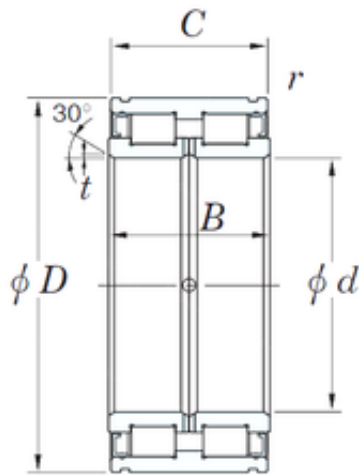

## BEARING DRIVESHAFT, INC.

60 mm x 95 mm x 46 mm KOYO DC5012N  
cylindrical roller bearings

Bearing No. DC5012N

Size	60x95x46 mm
Bore Diameter	60 mm
Outer Diameter	95 mm
Width	46 mm
d	60 mm
D	95 mm
B	46 mm
C	45 mm
t	1,2 mm
r min.	0,6 mm
C1	34 mm
S	5,5 mm
Ca	34 mm
da min.	68 mm
Da min	109 mm
Weight	1,27 Kg
Basic dynamic load rating (C)	123 kN
Bearing No.	DC5012N
r(min)	0.6
Cr	123
C0r	208
E	-
f	-
da(min)	68
Dx(min)	-

DC5012N Bearing 2D drawings and 3D CAD models