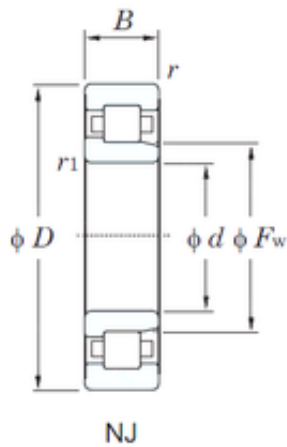

BEARING DRIVESHAFT, INC.

80 mm x 170 mm x 58 mm KOYO NJ2316
cylindrical roller bearings

Bearing No. NJ2316

Size	80x170x58 mm
Bore Diameter	80 mm
Outer Diameter	170 mm
Width	58 mm
d	80 mm
Fw	103 mm
D	170 mm
B	58 mm
C	58 mm
r min.	2.1 mm
r1 min.	2.1 mm
Weight	5.83 Kg
Basic dynamic load rating (C)	275 kN
Basic static load rating (C0)	332 kN
(Grease) Lubrication Speed	3100 r/min
Bearing No.	NJ2316
r(min)	2.1
r1(min)	2.1
Cr	343
C0r	332
Cu	46.9
Grease lub.	3100
Oil lub.	4700
Ew	-
d1	-

NJ2316 Bearing 2D drawings and 3D CAD models

BEARING DRIVESHAFT, INC.

B1	-
B2	-
da(min)	-
db(min)	91
db(max)	99
dc(min)	-
dd(min)	-
Da(max)	159
Db(max)	-
Db(min)	-
ra(max)	2
rb(max)	2
(Refer.)Mass(kg)	6.00