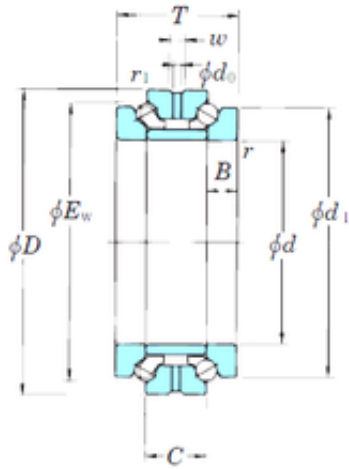

BEARING DRIVESHAFT, INC.

200 mm x 280 mm x 24 mm KOYO 239440B
thrust ball bearings

Bearing No. 239440B

Size	200x280x96 mm
Bore Diameter	200 mm
Outer Diameter	280 mm
Width	96 mm
d	200 mm
D	280 mm
E _w	259 mm
T	96 mm
B	24 mm
C	48 mm
Angle (°)	60 °
d ₁	252 mm
r min.	2,1 mm
r ₁ min.	1,1 mm
W	8 mm
Weight	16,6 Kg
Basic dynamic load rating (C)	185 kN
Basic static load rating (C ₀)	557 kN
(Grease) Lubrication Speed	1 300 r/min

239440B Bearing 2D drawings and 3D CAD models