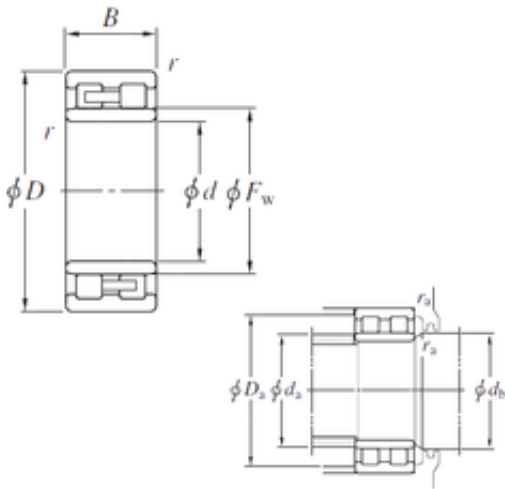

BEARING DRIVESHAFT, INC.

480 mm x 680 mm x 280 mm KOYO
96NNU68280 cylindrical roller bearings

Bearing No. 96NNU68280

96NNU68280 Bearing 2D drawings and 3D CAD models

Size	480x680x280 mm
Bore Diameter	480 mm
Outer Diameter	680 mm
Width	280 mm
d	480 mm
Fw	527 mm
D	680 mm
B	280 mm
r min.	6 mm
da min.	504 mm
da max	521 mm
Da max.	656 mm
db min	531 mm
ra max.	5 mm
Weight	325 Kg
Basic dynamic load rating (C)	5160 kN