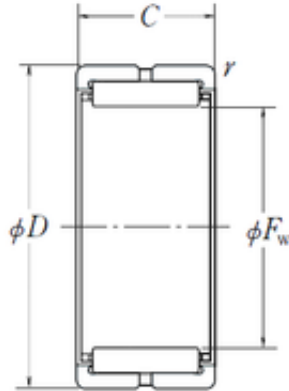

BEARING DRIVESHAFT, INC.

NSK RNA59/22 needle roller bearings

Bearing No. RNA59/22

Size	28x39x23 mm
Bore Diameter	28 mm
Outer Diameter	39 mm
Width	23 mm
Fw	28 mm
D	39 mm
C	23 mm
r min.	0,3 mm
Weight	0,091 Kg
Basic dynamic load rating (C)	28,3 kN
Basic static load rating (C0)	41,5 kN
(Grease) Lubrication Speed	9500 r/min
hidYobi	RNA59/22
LangID	1
D_	39
B_	23
hidTable	ecat_NSMRNR
GRS rpm	9500
ra	0.3
C0	41.5
C1_	23
DE_	35
SLR	17.8
Prod_Type3	NRB_S_RNA
d	28
DA_	3.5

RNA59/22 Bearing 2D drawings and 3D CAD models

BEARING DRIVESHAFT, INC.

Z_	18
SI	0
yobi	RNA59/22
da_max	37
OIL rpm	15000
SDM_	31.5
r	0.3
KBRG	8313
mass1	0.091