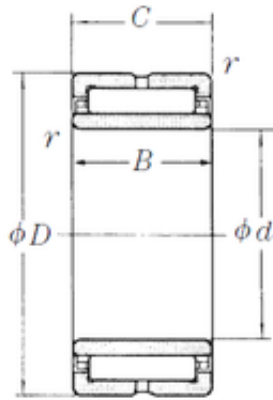

BEARING DRIVESHAFT, INC.

70 mm x 100 mm x 54 mm NSK NA6914 needle roller bearings

Bearing No. NA6914

NA6914 Bearing 2D drawings and 3D CAD models

Size	70x100x54 mm
Bore Diameter	70 mm
Outer Diameter	100 mm
Width	54 mm
d	70 mm
Fw	80 mm
D	100 mm
B	54 mm
C	54 mm
r min.	1 mm
da min.	75 mm
Da max.	95 mm
ra max.	1 mm
Weight	1,4 Kg
Basic dynamic load rating (C)	143 kN
Basic static load rating (C0)	298 kN
(Grease) Lubrication Speed	3200 r/min
hidYobi	NA6914
LangID	1
D_	100
B_	54
hidTable	ecat_NSMRNR
GRS rpm	3200
ra	1
da_min	75