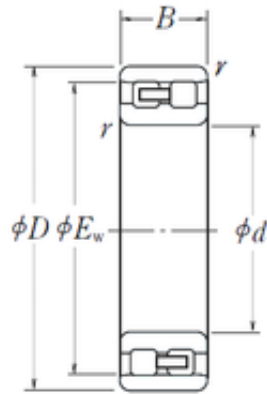

## 75 mm x 115 mm x 30 mm NSK NN 3015 cylindrical roller bearings

Bearing No. NN 3015

Size	75x105x30 mm
Bore Diameter	75 mm
Outer Diameter	105 mm
Width	30 mm
d	75 mm
D	115 mm
Ew	105 mm
B	30 mm
C	30 mm
r min.	1,1 mm
Weight	1,11 Kg
Basic dynamic load rating (C)	96,5 kN
Basic static load rating (C0)	149 kN
(Grease) Lubrication Speed	5 300 r/min