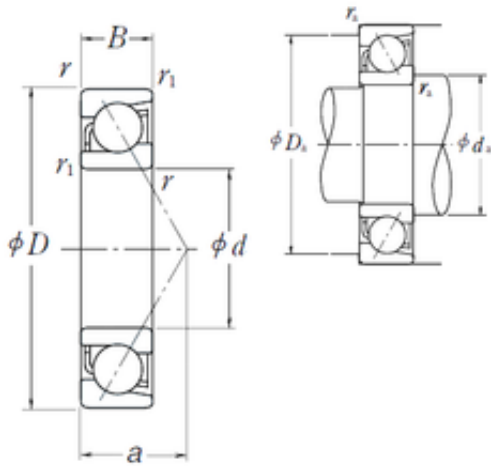

# BEARING DRIVESHAFT, INC.

540 mm x 660 mm x 56 mm NSK BA540-2  
angular contact ball bearings

Bearing No. BA540-2

Size	540x660x56 mm
Bore Diameter	540 mm
Outer Diameter	660 mm
Width	56 mm
d	540 mm
D	660 mm
B	56 mm
C	56 mm
a	201,2 mm
r min.	3 mm
r1 min.	1,1 mm
Da	633 mm
ra max.	2,5 mm
da	577 mm
Weight	78,2 Kg
Basic dynamic load rating (C)	390 kN

BA540-2 Bearing 2D drawings and 3D CAD models