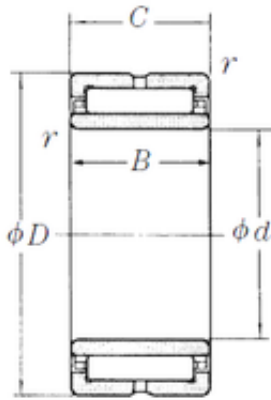

# BEARING DRIVESHAFT, INC.

220 mm x 300 mm x 80 mm NSK NA4944  
needle roller bearings

Bearing No. NA4944

Size	220x300x80 mm
Bore Diameter	220 mm
Outer Diameter	300 mm
Width	80 mm
d	220 mm
Fw	245 mm
D	300 mm
B	80 mm
C	80 mm
r min.	2,1 mm
Weight	15,5 Kg
Basic dynamic load rating (C)	545 kN
Basic static load rating (C0)	1230 kN

NA4944 Bearing 2D drawings and 3D CAD models