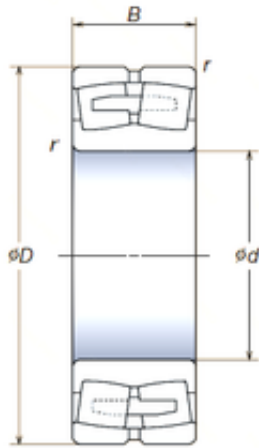

BEARING DRIVESHAFT, INC.

220 mm x 340 mm x 90 mm NSK
23044SWRCAg2ME4 spherical roller bearings

Bearing No. 23044SWRCAg2ME4

| | |
|-------------------------------|---------------|
| Size | 220x340x90 mm |
| Bore Diameter | 220 mm |
| Outer Diameter | 340 mm |
| Width | 90 mm |
| d | 220 mm |
| D | 340 mm |
| B | 90 mm |
| C | 90 mm |
| r min. | 3 mm |
| Basic dynamic load rating (C) | 1 090 kN |

23044SWRCAg2ME4 Bearing 2D drawings and 3D CAD models