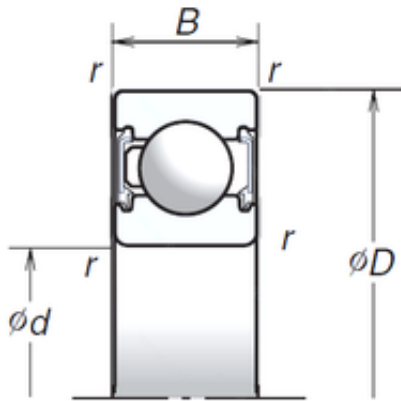

## BEARING DRIVESHAFT, INC.

35 mm x 62 mm x 14 mm NSK 6007T1XVV  
deep groove ball bearings

Bearing No. 6007T1XVV

Size	35x62x14 mm
Bore Diameter	35 mm
Outer Diameter	62 mm
Width	14 mm
d	35 mm
D	62 mm
B	14 mm
C	14 mm
r min.	1 mm
Basic dynamic load rating (C)	16 kN
Basic static load rating (C0)	10,3 kN

6007T1XVV Bearing 2D drawings and 3D CAD models