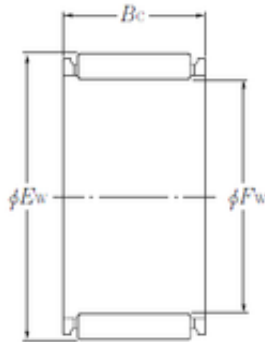

BEARING DRIVESHAFT, INC.

NTN K12 × 16 × 13 needle roller bearings

Bearing No. K12 × 16 × 13

Bore Diameter	12 mm
Outer Diameter	16 mm
Fw	12 mm
Ew	16 mm
Bc	13 mm
Weight	0.0055 Kg
Basic dynamic load rating (C)	7,5 kN
Basic static load rating (C0)	8,5 kN
(Grease) Lubrication Speed	17000 r/min

K12 × 16 × 13 Bearing 2D drawings and 3D CAD models