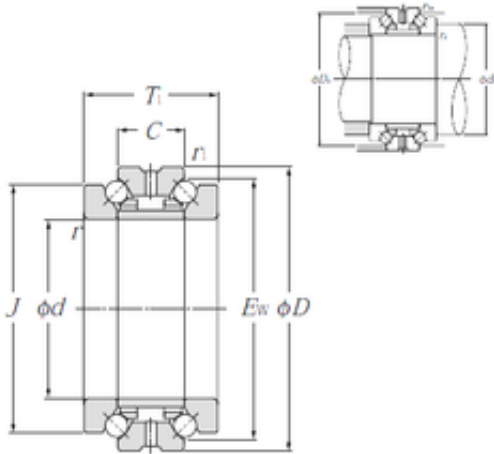

BEARING DRIVESHAFT, INC.

NTN 562956M thrust ball bearings

Bearing No. 562956M

| | |
|-------------------------------|-----------|
| Bore Diameter | 289 mm |
| Outer Diameter | 356 mm |
| d | 289 mm |
| D | 380 mm |
| Ew | 356 mm |
| T1 | 120 mm |
| C | 60 mm |
| ra1 max. | 1 mm |
| r min. | 2,1 mm |
| r1 min. | 1,1 mm |
| J | 348 mm |
| da min. | 319 mm |
| Da max. | 370 mm |
| ra max. | 2 mm |
| Weight | 31,5 Kg |
| Basic dynamic load rating (C) | 265 kN |
| Basic static load rating (C0) | 1 190 kN |
| (Grease) Lubrication Speed | 980 r/min |

562956M Bearing 2D drawings and 3D CAD models