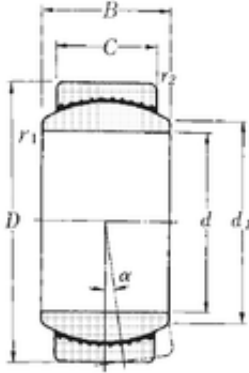

BEARING DRIVESHAFT, INC.

34,925 mm x 55,562 mm x 30,15 mm NTN
SAR2-22 plain bearings

Bearing No. SAR2-22

Size	34.925x55.562x30.15 mm
Bore Diameter	34,925 mm
Outer Diameter	55,562 mm
Width	30,15 mm
d	34,925 mm
D	55,562 mm
B	30,15 mm
C	26,187 mm
d1	39,3 mm
r1 min.	0,6 mm
r2 min.	1 mm
Angle	5 °
Weight	0,346 Kg

SAR2-22 Bearing 2D drawings and 3D CAD models