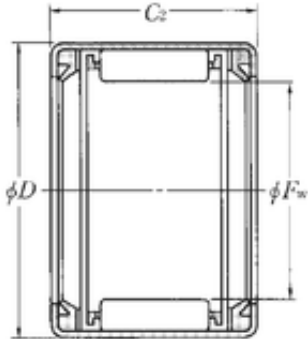

## NTN HK2220LL needle roller bearings

Bearing No. HK2220LL

Size	22x28x20 mm
Bore Diameter	22 mm
Outer Diameter	28 mm
Width	20 mm
Fw	22 mm
D	28 mm
C	20 mm
Weight	0,026 Kg
Basic dynamic load rating (C)	13,6 kN
Basic static load rating (C0)	22,1 kN

HK2220LL Bearing 2D drawings and 3D CAD models