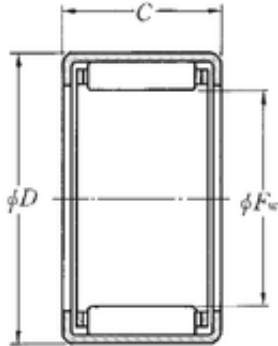

BEARING DRIVESHAFT, INC.

NTN DCL1414 needle roller bearings

Bearing No. DCL1414

Size	22.225x28.575x22.225 mm
Bore Diameter	22,225 mm
Outer Diameter	28,575 mm
Width	22,225 mm
Fw	22,225 mm
D	28,575 mm
C	22,225 mm
Weight	0,034 Kg
Basic dynamic load rating (C)	21 kN
Basic static load rating (C0)	33 kN
(Grease) Lubrication Speed	7 500 r/min

DCL1414 Bearing 2D drawings and 3D CAD models