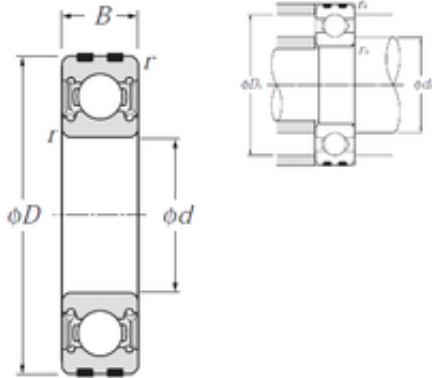

## BEARING DRIVESHAFT, INC.

17 mm x 47 mm x 14 mm NTN EC-6303LLU  
deep groove ball bearings

Bearing No. EC-6303LLU

Size	17x47x14 mm
Bore Diameter	17 mm
Outer Diameter	47 mm
Width	14 mm
d	17 mm
D	47 mm
B	14 mm
C	14 mm
r min.	1 mm
da min.	22 mm
da max	25 mm
Da max.	42 mm
ra max.	1 mm
Weight	0,11 Kg
Basic dynamic load rating (C)	13,5 kN
Basic static load rating (C0)	6,55 kN
Limiting speed	11 000 r/min

EC-6303LLU Bearing 2D drawings and 3D CAD models