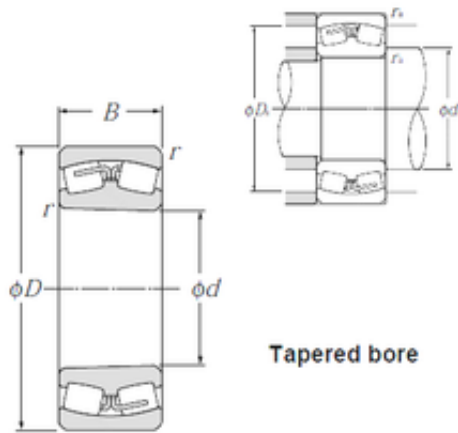

BEARING DRIVESHAFT, INC.

300 mm x 540 mm x 140 mm NTN 22260BK
spherical roller bearings

Bearing No. 22260BK

Size	300x540x140 mm
Bore Diameter	300 mm
Outer Diameter	540 mm
Width	140 mm
d	300 mm
D	540 mm
B	140 mm
C	140 mm
r min.	5 mm
da min.	322 mm
Da max.	518 mm
ra max.	4 mm
Weight	138 Kg
Basic dynamic load rating (C)	2 670 kN
Basic static load rating (C0)	4 350 kN
(Grease) Lubrication Speed	720 r/min
(Oil) Lubrication Speed	930 r/min
Calculation factor (e)	0,26
Calculation factor (Y0)	2,51
Calculation factor (Y1)	2,57

22260BK Bearing 2D drawings and 3D CAD models